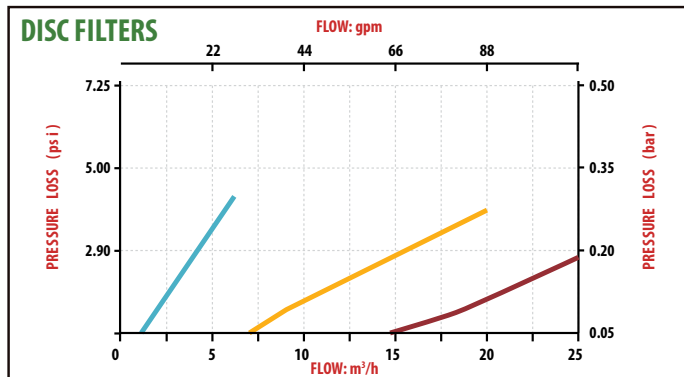

Specifications

These filters shall provide in line filtration for flows ranging from 33 gpm to 110 gpm with a maximum pressure of 116 psi. The product will allow for manual removal and cleaning of the filter cartridge (disc or screen) without the requirement of a tool. The product will be equipped with ports for pressure gages and an auxiliary capped port that can be drilled out to provide draining or depressurization.

The filters do not provide pressure regulation.

Flow Rate vs. Pressure Loss

Large Capacity Filters
120 Mesh / 130 micron

Filter Housing Dimensions

Model	A-B	H	W	X	D
1"	1" NPT	6.81"	7.48"	6.22"	3.27"
1.5"	1.5" NPT	9.53"	10.28"	9.92"	5.67"
2"	2" NPT	9.76"	10.63"	10.51"	5.67"