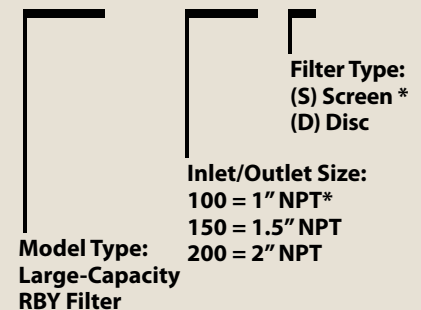

Specifications

• Inlet / Outlet Size:

1" Models: 1" NPT

1.5" Models: 1.5" NPT

2" Models: 2" NPT

Filtration:

Screen Filter: 120 Mesh (130 Micron)

Plastic Filter Discs: 120 Mesh (130 Micron)

Filter Types

Screen Filter: The 120 mesh screen filters are easy to clean and provide reliable filtration.

Plastic Filter Discs: These filters are made up of over a hundred grooved discs that allow water to pass while trapping debris. Less maintenance required due to large surface area.

Models

- LCRBY100D
- 1" Large-Capacity Disc Filter
- LCRBY150S
- 1.5" Large-Capacity Screen Filter
- LCRBY150D
- 1.5" Large-Capacity Disc Filter
- LCRBY200S
- 2" Large-Capacity Screen Filter
- LCRBY200D
- 2" Large-Capacity Disc Filter

How To Specify

LCRBY - 200 - S

* Screen not available in 1" model

1", 1.5" and 2" Large-Capacity RBY Filters

Filter Features

Disc Filter: These 120 mesh filters are made up of over a hundred grooved discs that allow water to pass while trapping debris. Less maintenance required due to large surface area.